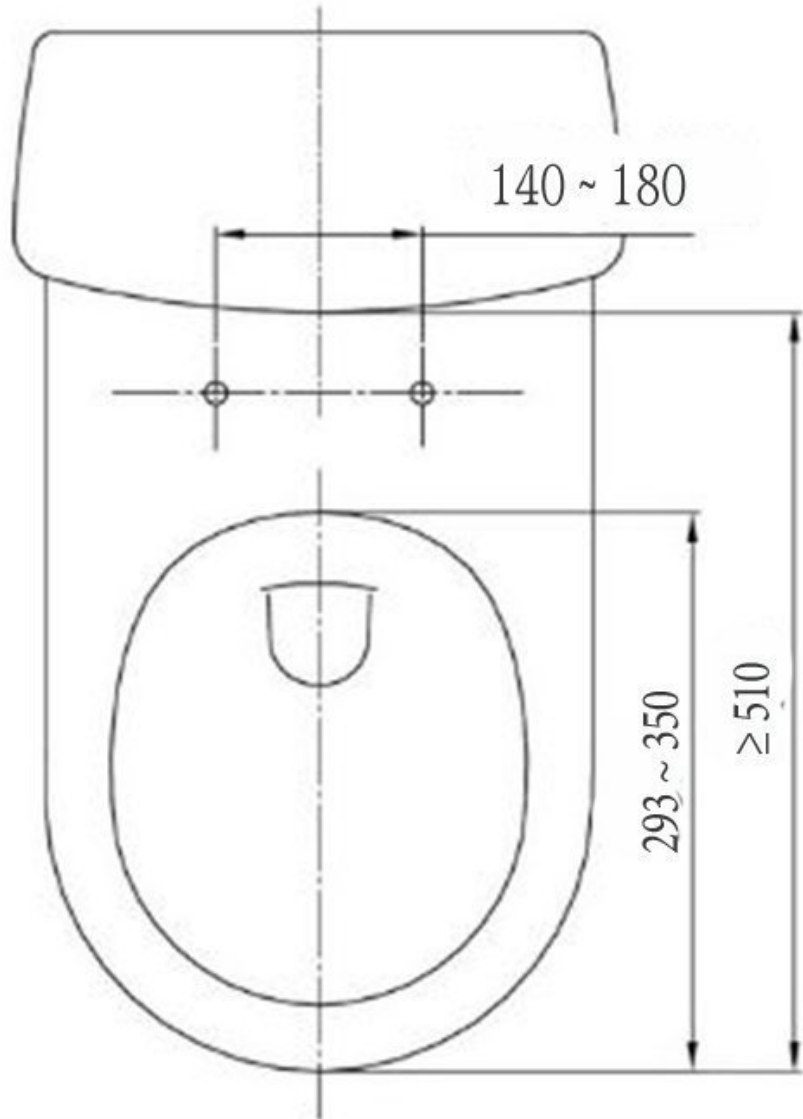

Maro D'Italia DI600 will fit perfectly on your existing toilet, if it is within the measurements below:

Dimensions of your toilet:
(Incl. Wall-hung, Back-to-Wall, One-piece)

Dimensions of the Maro D'Italia DI600